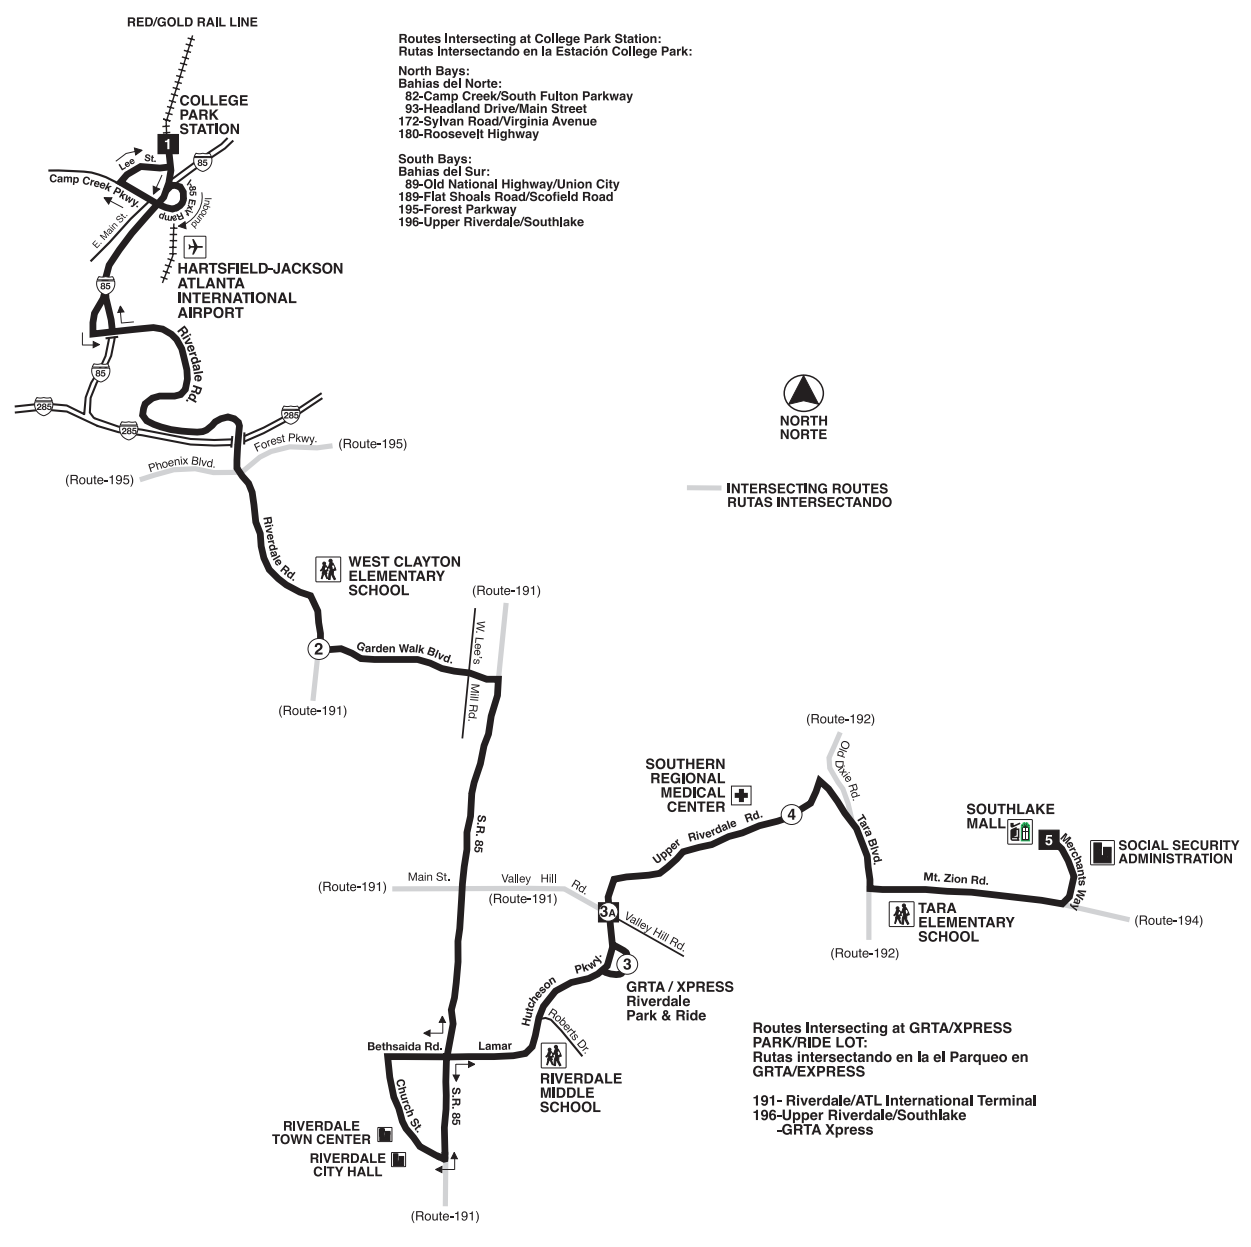

We believe that everyone should enjoy the ride, that's why we are suspending and limiting people who break our code of conduct. Learn more at www.itsmarta.com/RideWithRespect.

196

Upper Riverdale/ Southlake

Effective Dates
8/18/2018

Rail Stations Served:
College Park Station

En Español
WHEELCHAIR ACCESSIBLE para sillas de ruedas
www.itsmarta.com

196 MONDAY THRU FRIDAY - DE LUNES A VIERNES

Times given for each bus trip from beginning to end of route. Read down for times at specific locations.
Horarios para cada viaje de autobús desde el principio hasta el fin del trayecto. Lea los horarios para localidades específicas de arriba hacia a bajo.

1	2	3	4	5	5	4	3A	2	1
Leave: - Salida: College Park Station	Garden Walk Blvd. & Riverdale Rd.	Riverdale Rd. Park & Ride Lot	Southern Regional Medical Center	Arrive: - Llegada: Southlake Mall	Southlake Mall	Southern Regional Medical Center	Lamar Hutcheson Pkwy. & Valley Hill Rd.	Garden Walk Blvd. & Riverdale Rd.	Arrive: - Llegada: College Park Station